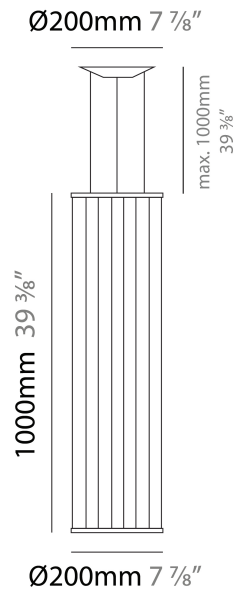

MORGANA SUSPENSION

D111192-

base number Finish
Options

1. To build a product code in our configurator select the specify button on the base model # product page
2. To build a manual product code on this datasheet choose from the options listed below in blue font and add the suffix to the base model #

GENERAL

Series: Morgana
Partner: Ole
Division: Design
Installation: Suspension
Product Type: Pendant
Mounting Location: Ceiling
Light Distribution: Adjustable

PHYSICAL

Shape: Abstract
Diameter (mm): 200
Diameter (in): 7 7/8
Height (mm): 1000
Height (in): 39 3/8
Max. Overall Height (mm): 1100
Max. Overall Height (in): 43 5/16
Fixture Finish: [BEI](#) / [BLK](#) / [BLU](#) / [COG](#) / [DGN](#) / [GRY](#) / [MRN](#) / [MOC](#) / [MUS](#) / [OLV](#) / [SIL](#) / [STN](#) / [TER](#) / [WHI](#)
Holder Finish: Matte Black
Fixture Material: Fabric Cord / Metal
Primary Material: Fabric - Recycled
Cable Details: 0-100mm Cable
Upon Request: Other fabric cord colors available upon request (see downloadable finish chart)

ELECTRICAL

Number of Lamps: 1
Lamp Type: LED Retrofit
Bulb Included: Bulb Not Included
Max. Wattage Per Lamp (W): 15
Lamp Base: E26
Input Voltage (V): 120
Upon Request: 277Vac / GU24

LED

OPTICAL

RATINGS AND CERTIFICATIONS

Certified By: Certified for North American Standards
IP rating: IP20

PROJECT _____
TYPE _____
SPECIFIER _____
QUANTITY _____
DATE _____