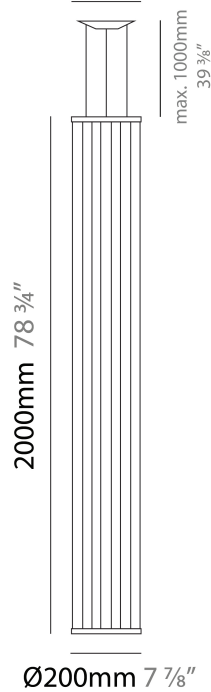

Ø200mm 7 7/8"